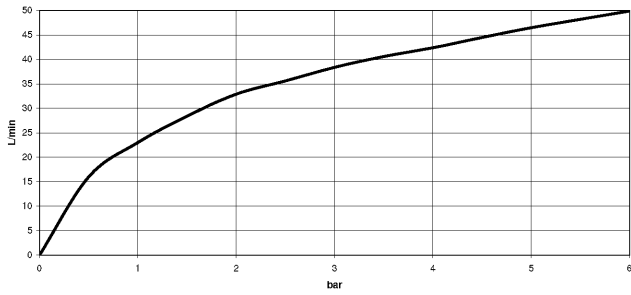

Angle valve - Chrome

22 901 979

- rosette Ø 55 mm
- hose covering 200mm, for shortening
- WRAS 2205004

	Chrome	22 901 979-00
	Brushed Platinum	22 901 979-06
	Platinum	22 901 979-08
	Durabress (23kt Gold)	22 901 979-09
	Dark Chrome	22 901 979-19
	Brushed Durabress (23kt Gold)	22 901 979-28
	Matte Black	22 901 979-33
	Brushed Champagne (22kt Gold)	22 901 979-46
	Champagne (22kt Gold)	22 901 979-47
	Brushed Chrome	22 901 979-93
	Brushed Dark Platinum	22 901 979-99

Angle valve - Chrome

22 901 979

mm [inches]

Flow rate chart

Certificates

WRAS_2205004.

Angle valve - Chrome

22 901 979