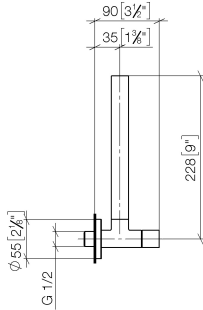

Angle valve - Chrome

22 901 979

- rosette Ø 55 mm
- hose covering 200mm, for shortening
- WRAS 2205004

	Chrome	22 901 979-00
	Brushed Platinum	22 901 979-06
	Platinum	22 901 979-08
	Durabress (23kt Gold)	22 901 979-09
	Dark Chrome	22 901 979-19
	Brushed Durabress (23kt Gold)	22 901 979-28
	Matte Black	22 901 979-33
	Brushed Champagne (22kt Gold)	22 901 979-46
	Champagne (22kt Gold)	22 901 979-47
	Brushed Chrome	22 901 979-93
	Brushed Dark Platinum	22 901 979-99

Angle valve - Chrome

22 901 979

mm [inches]

Flow rate chart

Certificates

WRAS_2205004.

Angle valve - Chrome

22 901 979